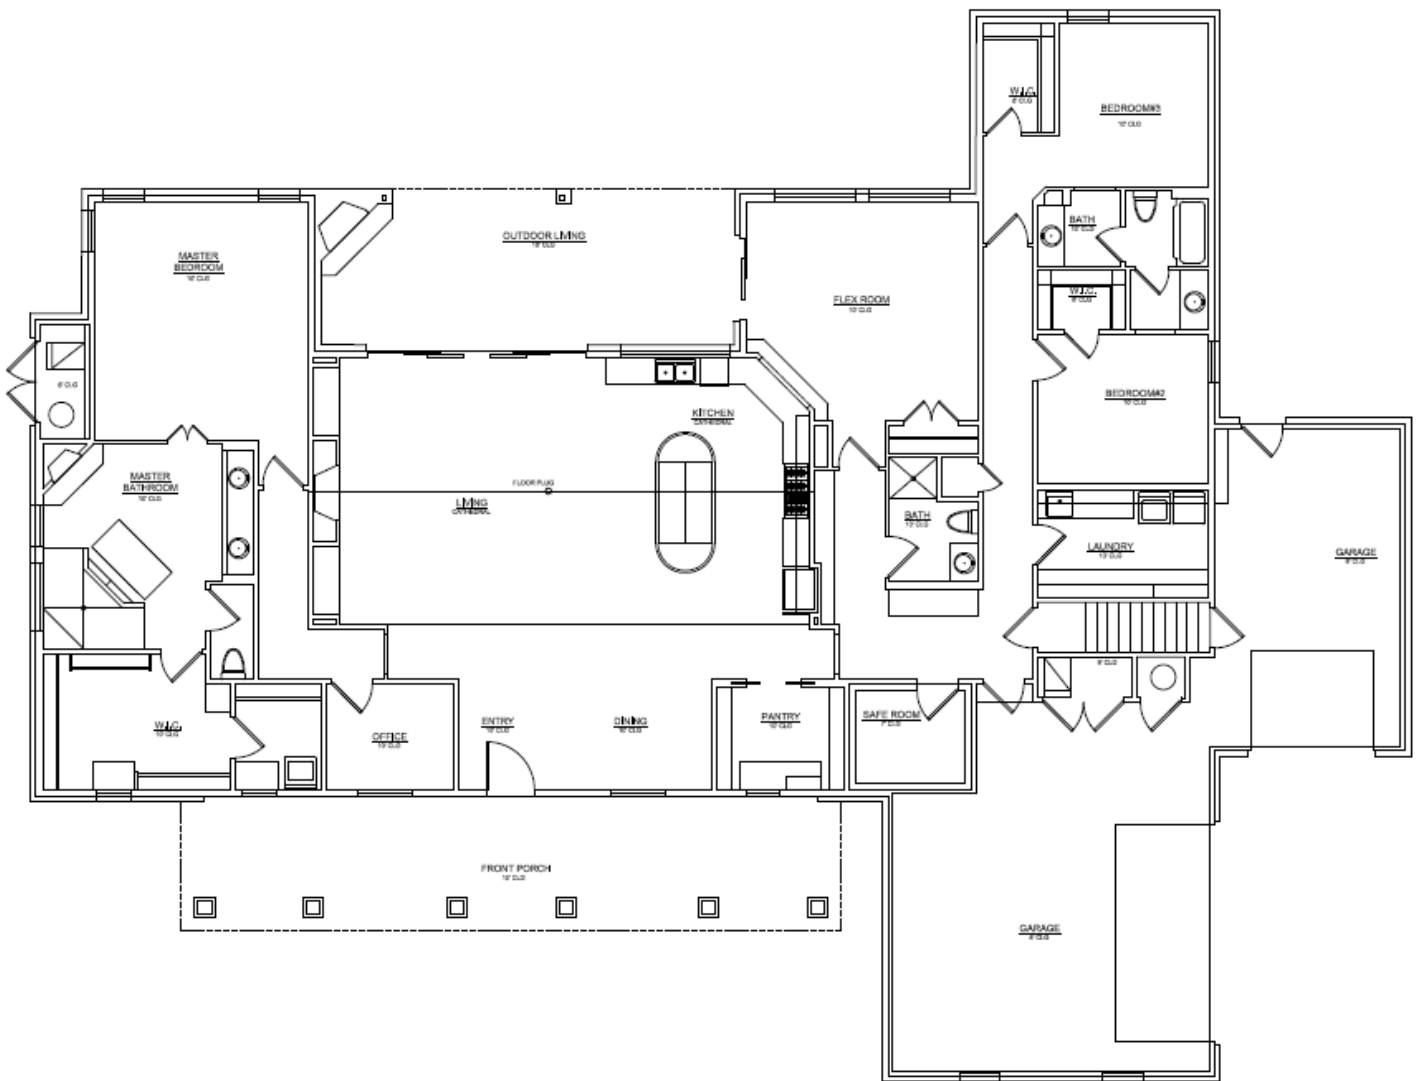

HILL'S

LAND & CONSTRUCTION CO.

Hill's Whispering Meadows
1507 Whispering Meadows Lane
3,521 square feet
1.80 Acres MOL

Hill's 2023 Parade Home

Price: \$939,040.00

*Price will vary depending upon custom options.